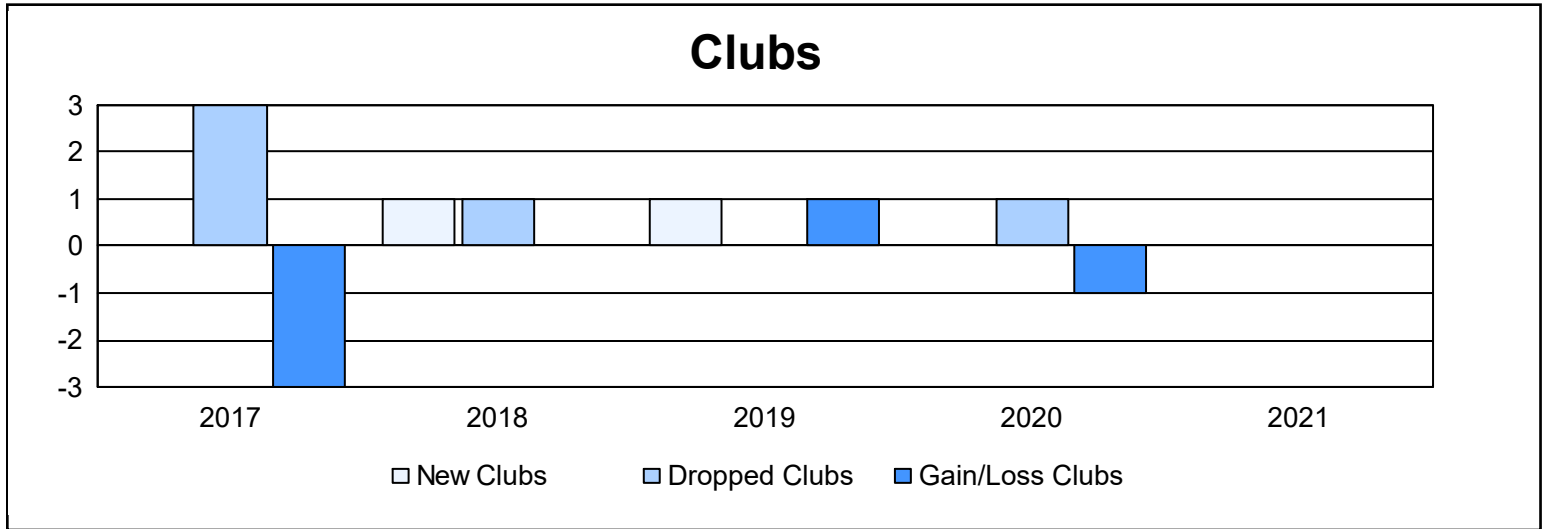

Year	New Clubs	Dropped Clubs	Gain/ Loss Clubs	New Members	Charter Members	Reinstate Members	Transfer Members	Total Member Added	Total Members Dropped	Gain/ Loss Members
2016-2017	0	3	-3	94	6	2	35	137	156	-19
2017-2018	1	1	0	75	21	5	8	109	126	-17
2018-2019	1	0	1	111	24	4	2	141	106	35
2019-2020	0	1	-1	79	0	0	5	84	117	-33
2020-2021	0	0	0	49	0	2	4	55	90	-35
<b>Average</b>	<b>0</b>	<b>1</b>	<b>-1</b>	<b>82</b>	<b>10</b>	<b>3</b>	<b>11</b>	<b>105</b>	<b>119</b>	<b>-14</b>

### Membership Composition June 2021 Cumulative