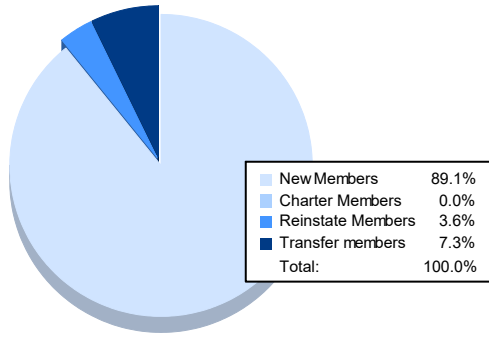

Year	New Clubs	Dropped Clubs	Gain/ Loss Clubs	New Members	Charter Members	Reinstate Members	Transfer Members	Total Member Added	Total Members Dropped	Gain/ Loss Members
2016-2017	0	3	-3	94	6	2	35	137	156	-19
2017-2018	1	1	0	75	21	5	8	109	126	-17
2018-2019	1	0	1	111	24	4	2	141	106	35
2019-2020	0	1	-1	79	0	0	5	84	117	-33
2020-2021	0	0	0	49	0	2	4	55	90	-35
<b>Average</b>	<b>0</b>	<b>1</b>	<b>-1</b>	<b>82</b>	<b>10</b>	<b>3</b>	<b>11</b>	<b>105</b>	<b>119</b>	<b>-14</b>

### Membership Composition June 2021 Cumulative