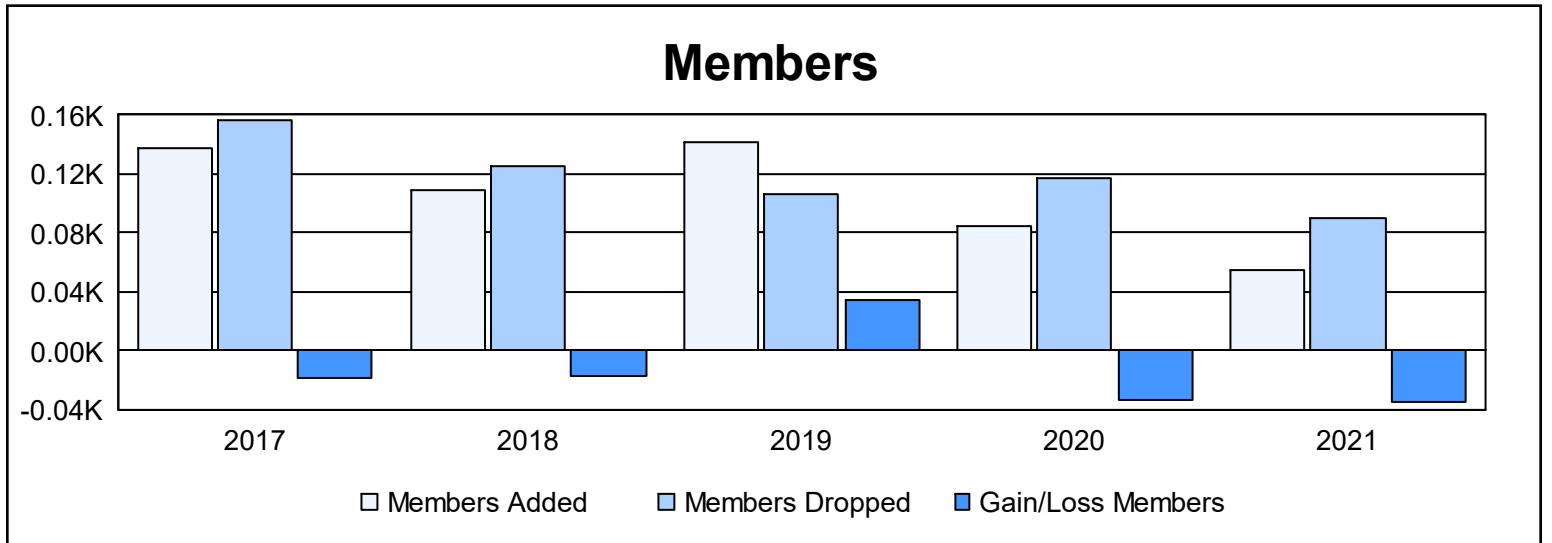

Year	New Clubs	Dropped Clubs	Gain/ Loss Clubs	New Members	Charter Members	Reinstate Members	Transfer Members	Total Member Added	Total Members Dropped	Gain/ Loss Members
2016-2017	0	3	-3	94	6	2	35	137	156	-19
2017-2018	1	1	0	75	21	5	8	109	126	-17
2018-2019	1	0	1	111	24	4	2	141	106	35
2019-2020	0	1	-1	79	0	0	5	84	117	-33
2020-2021	0	0	0	49	0	2	4	55	90	-35
<b>Average</b>	<b>0</b>	<b>1</b>	<b>-1</b>	<b>82</b>	<b>10</b>	<b>3</b>	<b>11</b>	<b>105</b>	<b>119</b>	<b>-14</b>

### Membership Composition June 2021 Cumulative